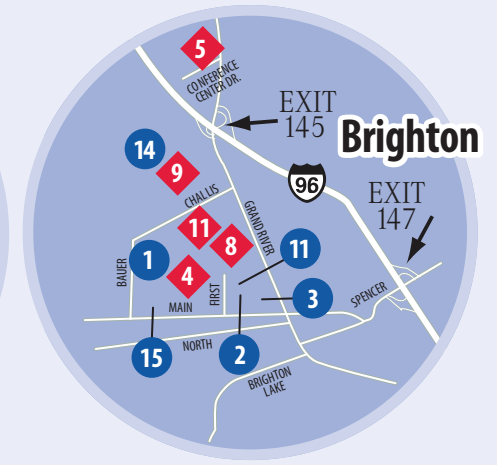

Livingston County Map

Hotels & Motels

- 1 Baymont Inn & Suites
- 2 Best Western Hartland
- 3 Best Western Whitmore Lake
- 4 Candlewood Suites
- 5 Courtyard by Marriott
- 6 Grand View Inn
- 7 Green Oaks Holiday Inn Express
- 8 Hampton Inn Brighton
- 9 Holiday Inn Express Hotel & Suites Brighton
- 10 Holiday Inn Express Hotel & Suites Howell
- 11 Homewood Suites
- 12 Kensington Inn
- 13 Magnuson Hotel Fowlerville
- 14 Magnuson Hotel Howell
- 15 Woodland Lake Motel

Parks & Recreation

- 1 Brighton Recreation Area
- 2 Howell City Park
- 3 Huron Meadows Metropark
- 4 Island Lake Recreation Area
- 5 Kensington Metropark
- 6 Lakelands Trail State Park
- 7 Pinckney Recreation Area

Attractions

- 1 Mt. Brighton Ski Area
- 2 Oh My Loll!i
- 3 CoBACH Center
- 4 Hell Survivors Paintball Playfield
- 5 Brighton Recreation Area Riding Stable
- 6 Arthur Secunda Museum
- 7 Hamburg Historical Museum
- 8 Screams Ice Cream from Hell & Halloween
- 9 Heavenly Scent Herb Farm
- 10 Howell Conference & Nature Center
- 11 Imagination Station
- 12 Tanger Outlet Center
- 13 Livingston Centre Historical Village
- 14 Skyzone Trampoline Parkw
- 15 Brighton Outdoor Sculpture Exhibit
- 16 Spicer Orchards Farm Market
- 17 Livingston Antique Outlet
- 18 Green Oak Village Place
- 19 Castaway Play Café
- 20 Le Boutique Upscale Resale
- 21 Howell's Main Street Winery, Brewery & Tasting Room
- 22 The Opera House
- 23 Lyon Schoolhouse