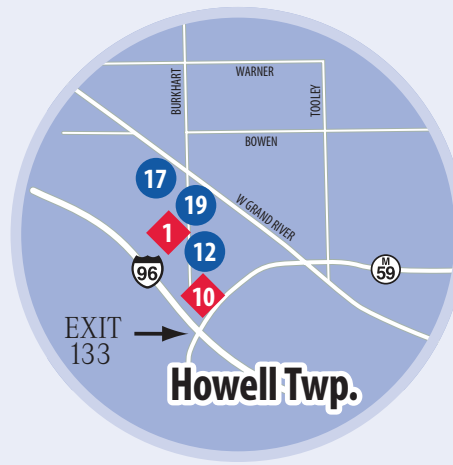

Livingston County Map

Hotels & Motels

- 1 Baymont Inn & Suites
- 2 Best Western Hartland
- 3 Best Western Whitmore Lake
- 4 Candlewood Suites
- 5 Courtyard by Marriott
- 6 Grand View Inn
- 7 Green Oaks Holiday Inn Express
- 8 Hampton Inn Brighton
- 9 Holiday Inn Express Hotel & Suites Brighton
- 10 Holiday Inn Express Hotel & Suites Howell
- 11 Homewood Suites
- 12 Kensington Inn
- 13 Magnuson Hotel Fowlerville
- 14 Magnuson Hotel Howell
- 15 Woodland Lake Motel

Parks & Recreation

- 1 Brighton Recreation Area
- 2 Howell City Park
- 3 Huron Meadows Metropark
- 4 Island Lake Recreation Area
- 5 Kensington Metropark
- 6 Lakelands Trail State Park
- 7 Pinckney Recreation Area

Attractions

- 1 Mt. Brighton Ski Area
- 2 Oh My Loll!i
- 3 CoBACH Center
- 4 Hell Survivors Paintball Playfield
- 5 Brighton Recreation Area Riding Stable
- 6 Arthur Secunda Museum
- 7 Hamburg Historical Museum
- 8 Screams Ice Cream from Hell & Halloween
- 9 Heavenly Scent Herb Farm
- 10 Howell Conference & Nature Center
- 11 Imagination Station
- 12 Tanger Outlet Center
- 13 Livingston Centre Historical Village
- 14 Skyzone Trampoline Parkw
- 15 Brighton Outdoor Sculpture Exhibit
- 16 Spicer Orchards Farm Market
- 17 Livingston Antique Outlet
- 18 Green Oak Village Place
- 19 Castaway Play Café
- 20 Le Boutique Upscale Resale
- 21 Howell's Main Street Winery, Brewery & Tasting Room
- 22 The Opera House
- 23 Lyon Schoolhouse